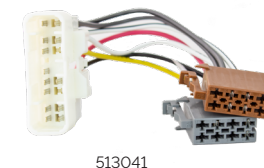

KIOTI

KOMATSU

MAHINDRA/KUBOTA

D6 to Kioti

513041