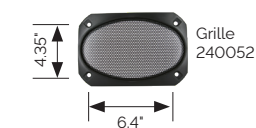

ITEM	PART #
4" x 6" Full-Range Speaker	220053