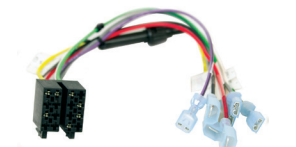

75/100 Series

512255