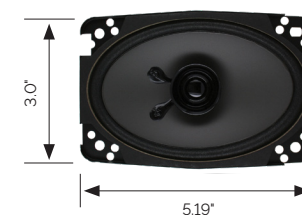

4" x 6" Full-Range Speaker

- 25 Watts max power
- 4 OHMS impedance