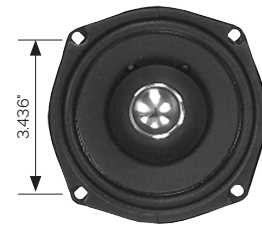

- 70 Watts max power
- 1" Dome tweeter
- 4 OHMS impedance

ITEM	PART #
5" Coax Speaker	220073