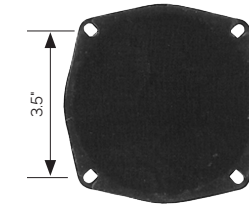

5" Speakers