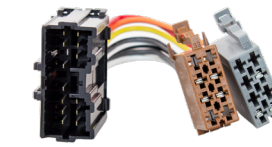

ISO to Yanmar VIO80/SV 100-1

513039