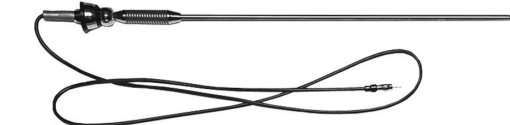

AM/FM Top/Side Antenna

Universal-Mount Antenna

- Single-section 31" steel mast
- Universal top- or side-mount/heavy-duty spring
- Includes 54" antenna cable
- Mast adjustable to 180°
- Male Motorola® plug

ITEM	PART #
AM/FM, Top/Side Universal-Mount Antenna	210098

Telescoping Antenna

Pillar-Mount Antenna

ITEM	PART #
Telescoping, Pillar-Mount Antenna with 48" cable	210018