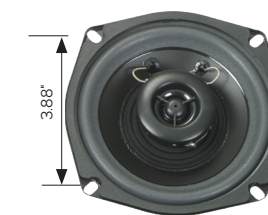

5.25" Speaker with Poly Cone

- 10 Watts max power
- 4 OHMS impedance
- 100 Watts max power
- 4 OHMS impedance
- 1" dome tweeter