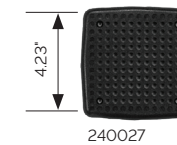

ITEM	PART #
4" Speaker	220040