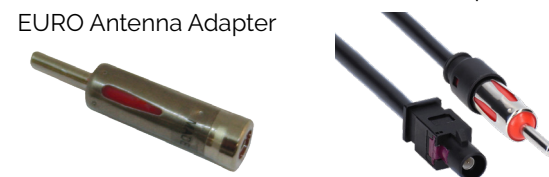

Converters/Adapters

FAKRA to EURO Antenna Adapter

ITEM	PART #
EURO Antenna Adapter	110650
FAKRA to EURO Antenna Adapter	210180

Prevent and mitigate accidents around your field or job site with quality-tested camera observation solutions. REI cameras and monitors provide extra visibility, day or night.