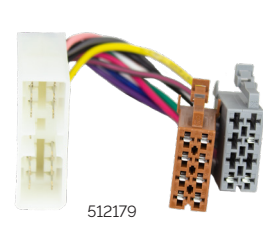

## YANMAR

Speaker/Power Adapter

510817

55/60 Series Row Crop

512179

510818

512178

YT2/YT3