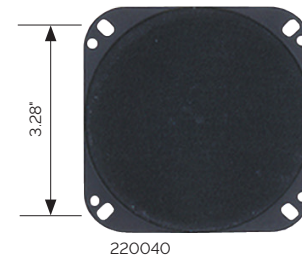

4" Square Speaker

- Full-range speaker
- 30 Watts max power
- 4 OHMS impedance

ITEM	PART #
4" Speaker	220040