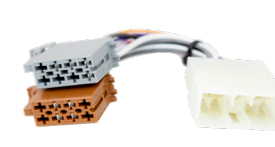

## YANMAR

Speaker/Power Adapter

510817

55/60 Series Row Crop

512179

510818

512178

YT2/YT3