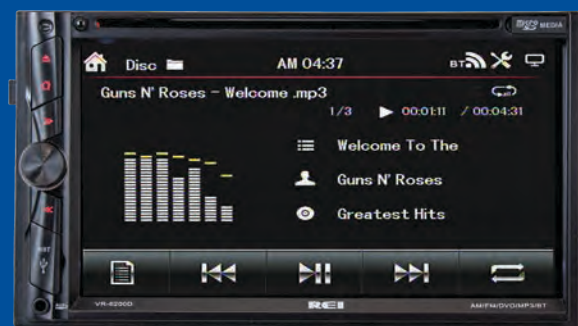

double-DIN & multimedia radios

ECVR-6700T Dual-Zone Multimedia Controller

Features

- Large 6.2" touch screen
- Center-console control of driver/passenger zones
- Independent controls for all sources
- Split-screen view of zone controls
- 18 FM, 6 AM station presets
- HDMI output for true 1080p playback (HDMI E cable required)
- J1939 CAN-bus interface to monitor vehicle/REI equipment health (optional)
- Compatibility with most handheld devices and audio/video formats
- Driver auxiliary input
- Integrates with ADAS to show 360° views, rear cross traffic, etc. (cable 512956 required)

VR-6200D Wide-Screen Multimedia Radio

Features

- 18 FM, 12 AM station presets
- 6.88" capacitive touchscreen
- Radio Data System (identify artist, song, etc.)
- Bluetooth® audio streaming and hands-free calling
- Front USB (type-A)/microSD inputs
- Front- and rear-view camera inputs
- CD/DVD player
- Front/rear/subwoofer line-level audio pre-outs
- Android device control/mirror via USB Autolink Multimedia App
- PA microphone input
- Wireless remote control

VR-5650 DVD Radio

Features

- Customizable dot matrix display with amber backlighting
- Display inversion and contrast adjustments
- OEM buttons with rubber keypad (vs. tactile switches)
- Electronic AM/FM/WB stereo tuner
- Preset up to 30 radio stations (18 FM, 12 AM)
- EURO and USA frequency bands
- Front AUX 3.5 mm input
- Rear A/V RCA inputs
- Supports USB MP3/WMA playback with ID3 tag support and MPEG-1/MPEG-2 playback with 1.5A charge
- iPod®/iPhone® playback control
- PA microphone input