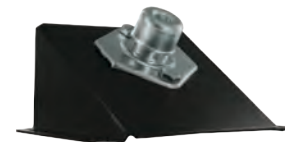

wired microphones

Clear, crisp and consistent sound is ready anytime with durable, REI wired microphones. Choose from several styles, connectors and lengths to customize the perfect solutions for your vehicles. Each is built to withstand the demands of everyday use.

Extension cables and adapters are also available.

dynamic microphones

Handheld Microphone

Entertainment-Style Microphone and Cable

Dynamic Headset Microphone (Hands-Free Use)

Belt-Clip Preamp (Hands-Free Use)

Plunger-Style Foot Switch In Metal Housing

carbon microphones

Handheld Microphone

gooseneck microphones

REI offers more than 30 different styles of gooseneck microphones. Call for details.

Slimline Mini Gooseneck Microphone

Vandal-Resistant Gooseneck Microphone

Gooseneck Microphone

wireless microphones

Features

Wireless Handheld Microphone

- Digital LCD display
- 100 selectable channels
- On/off switch
- Battery level indicator
- Easy infrared pairing
- Standby mode for faster response
- Up to eight hours of continuous use
- Rechargeable
- Requires two rechargeable AA batteries
- Frequency range: UHF 530-570 MHz