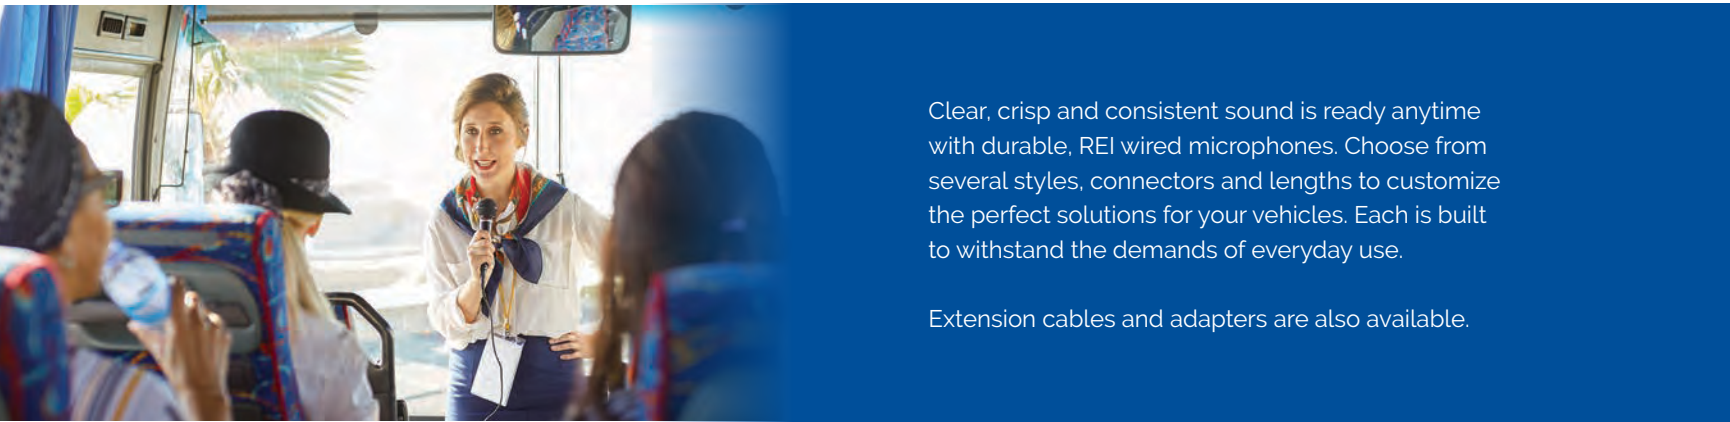

wired microphones