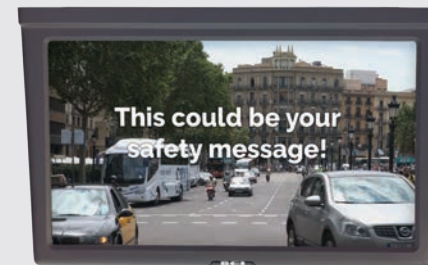

# announcement/media players

Inform and entertain passengers with vivid, automated messaging from REI digital media players. Each is a versatile, reliable unit for playing onboard safety, infotainment and advertising messages in true 1080p. Even more, every player is tested to withstand vibrations, extreme temperatures and constant use.

## MP-1200HD Announcement/Media Player With Passenger Safety Messaging

The MP-1200HD is a powerful unit engineered for convenience and precision. It is capable of playing up to four strings of digital announcements and features external I/O triggering for activating messages and videos automatically when events like door openings and wheelchair lifts occur. Pair it with REI high-definition monitors to create a superior passenger experience.

## KP-1000 Driver Controller

Equip your driver with remote-control convenience to:

- Automate content playback
- Play custom and prerecorded content
- Interact with vehicle's media system
- Load multiple tours in multiple languages

## Rocker Switch

Start/stop priority messages remotely with a simple press.

UMA-approved motorcoach safety video included. Safety video will be displayed on all monitors.