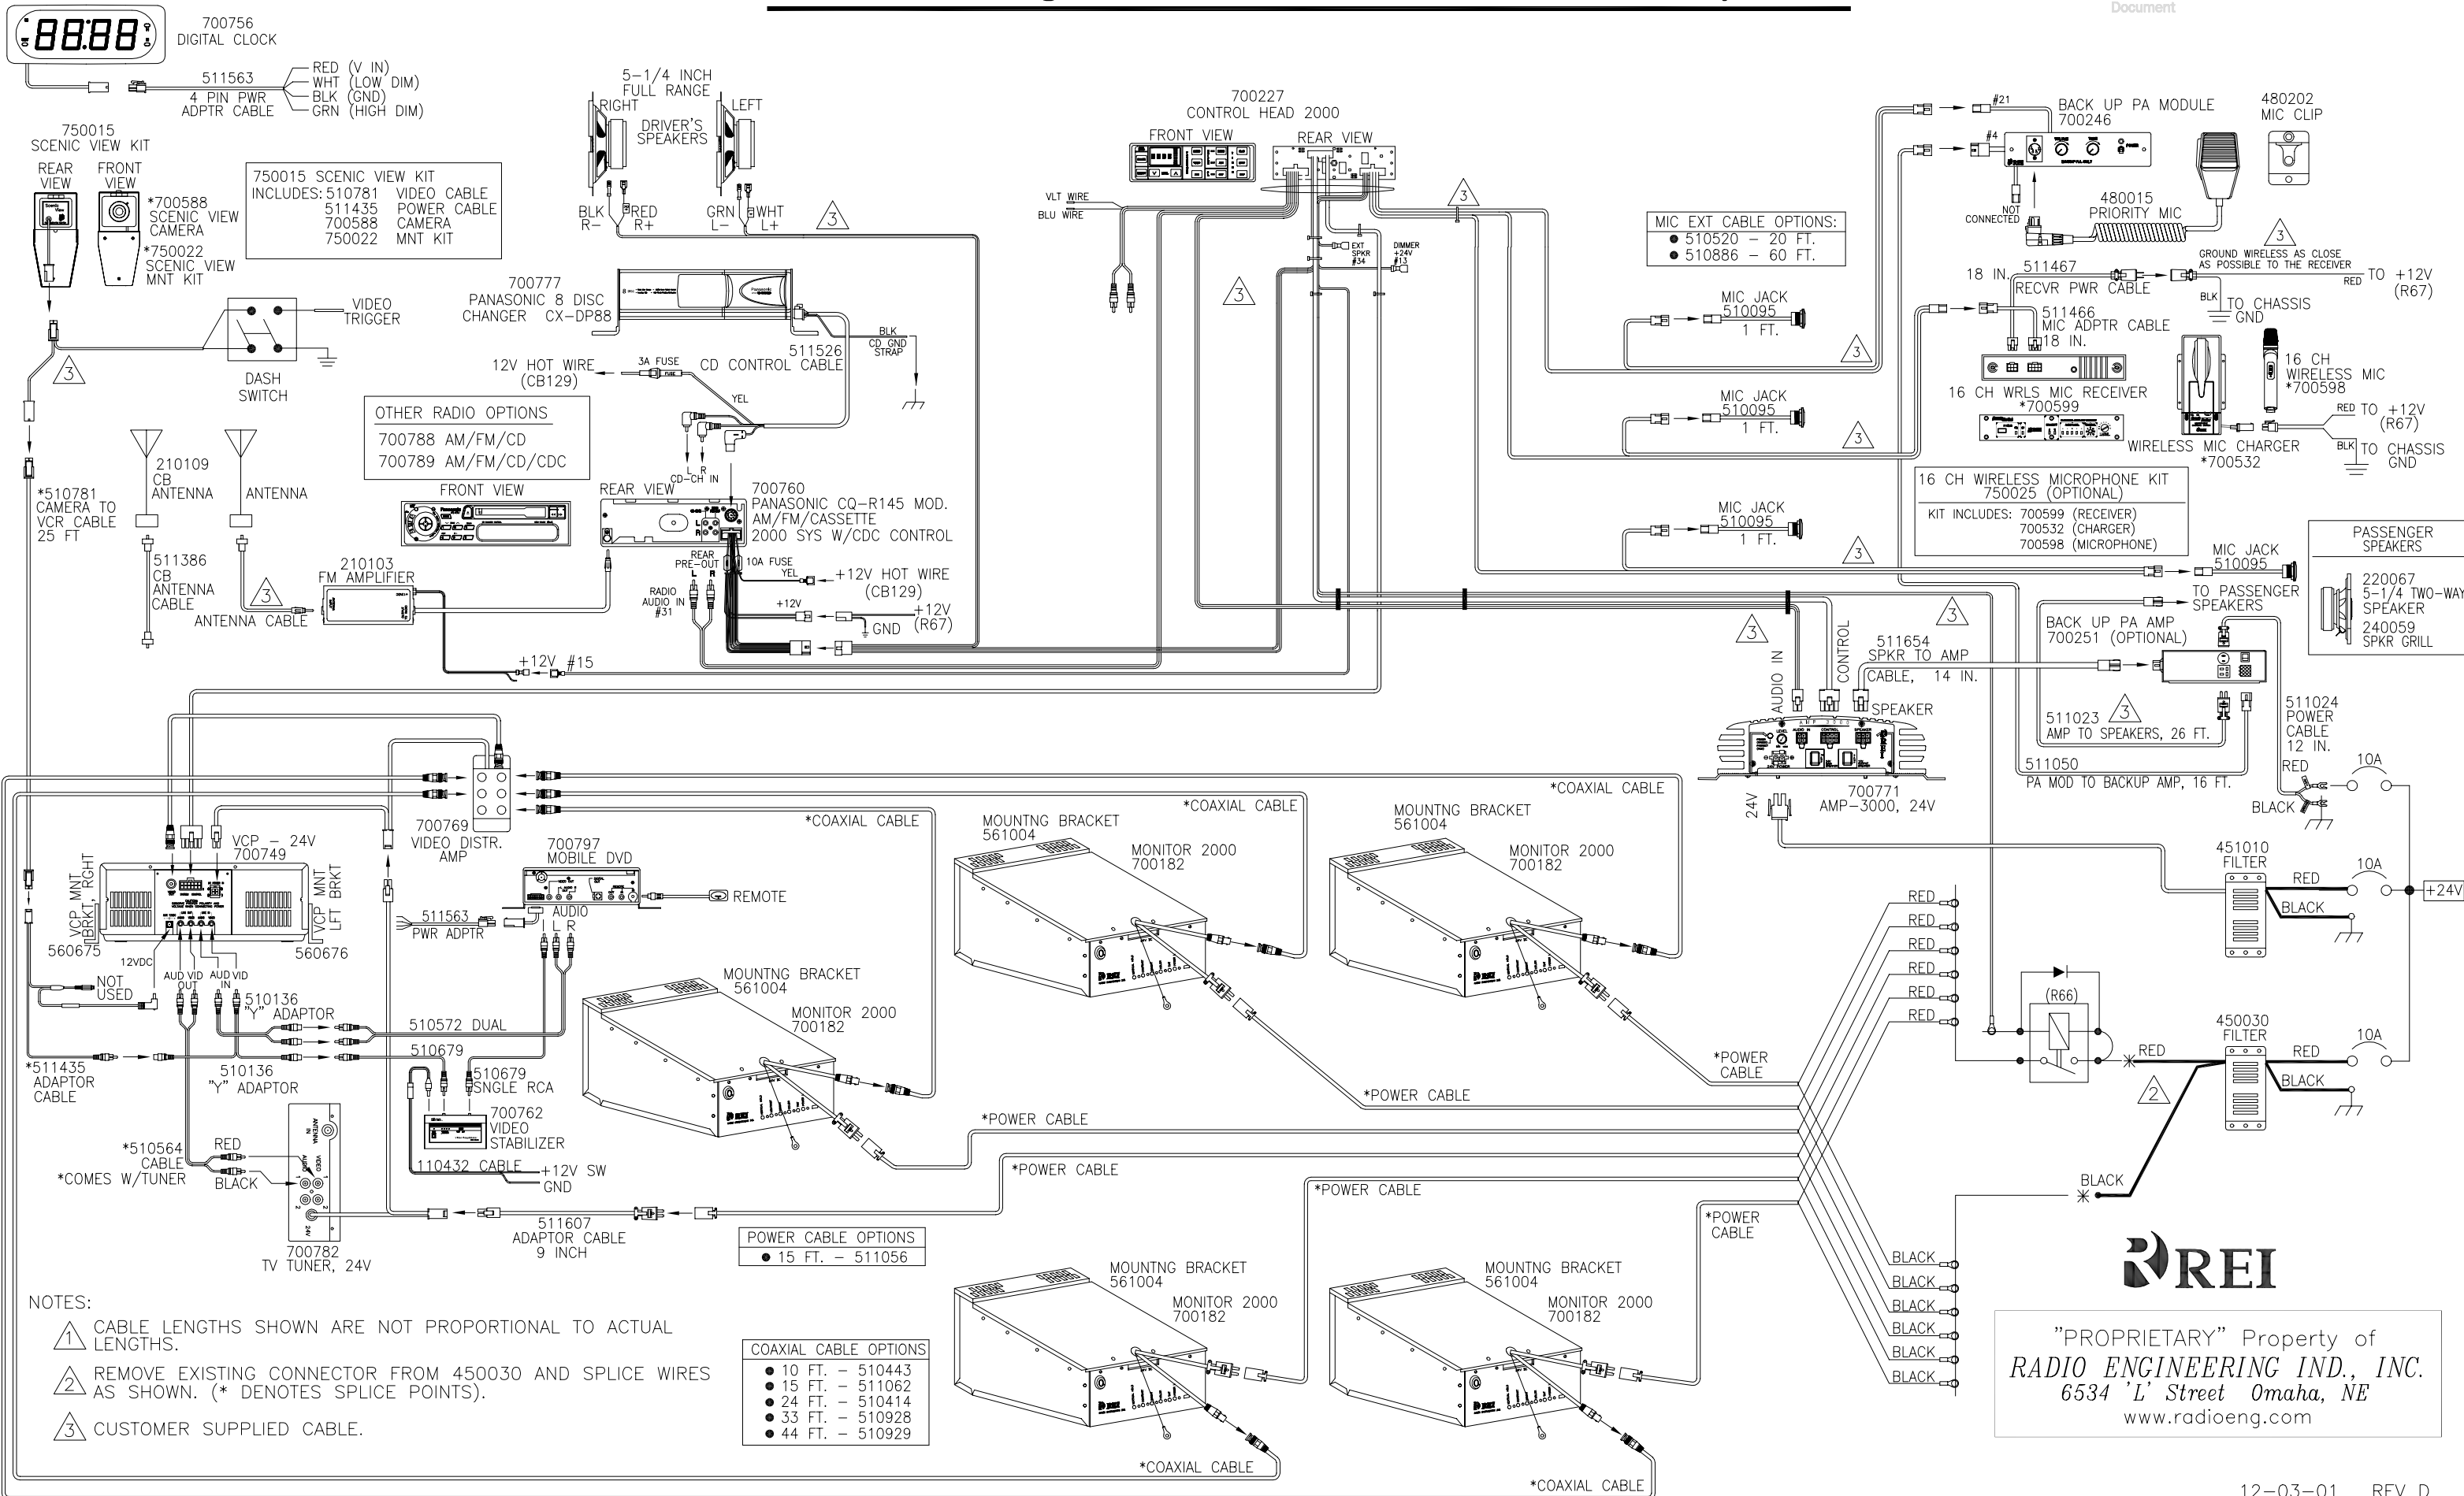

Prevost System 2000 with Back-up PA

REI
"PROPRIETARY" Property of
RADIO ENGINEERING IND., INC.
6534 'L' Street Omaha, NE
www.radioeng.com