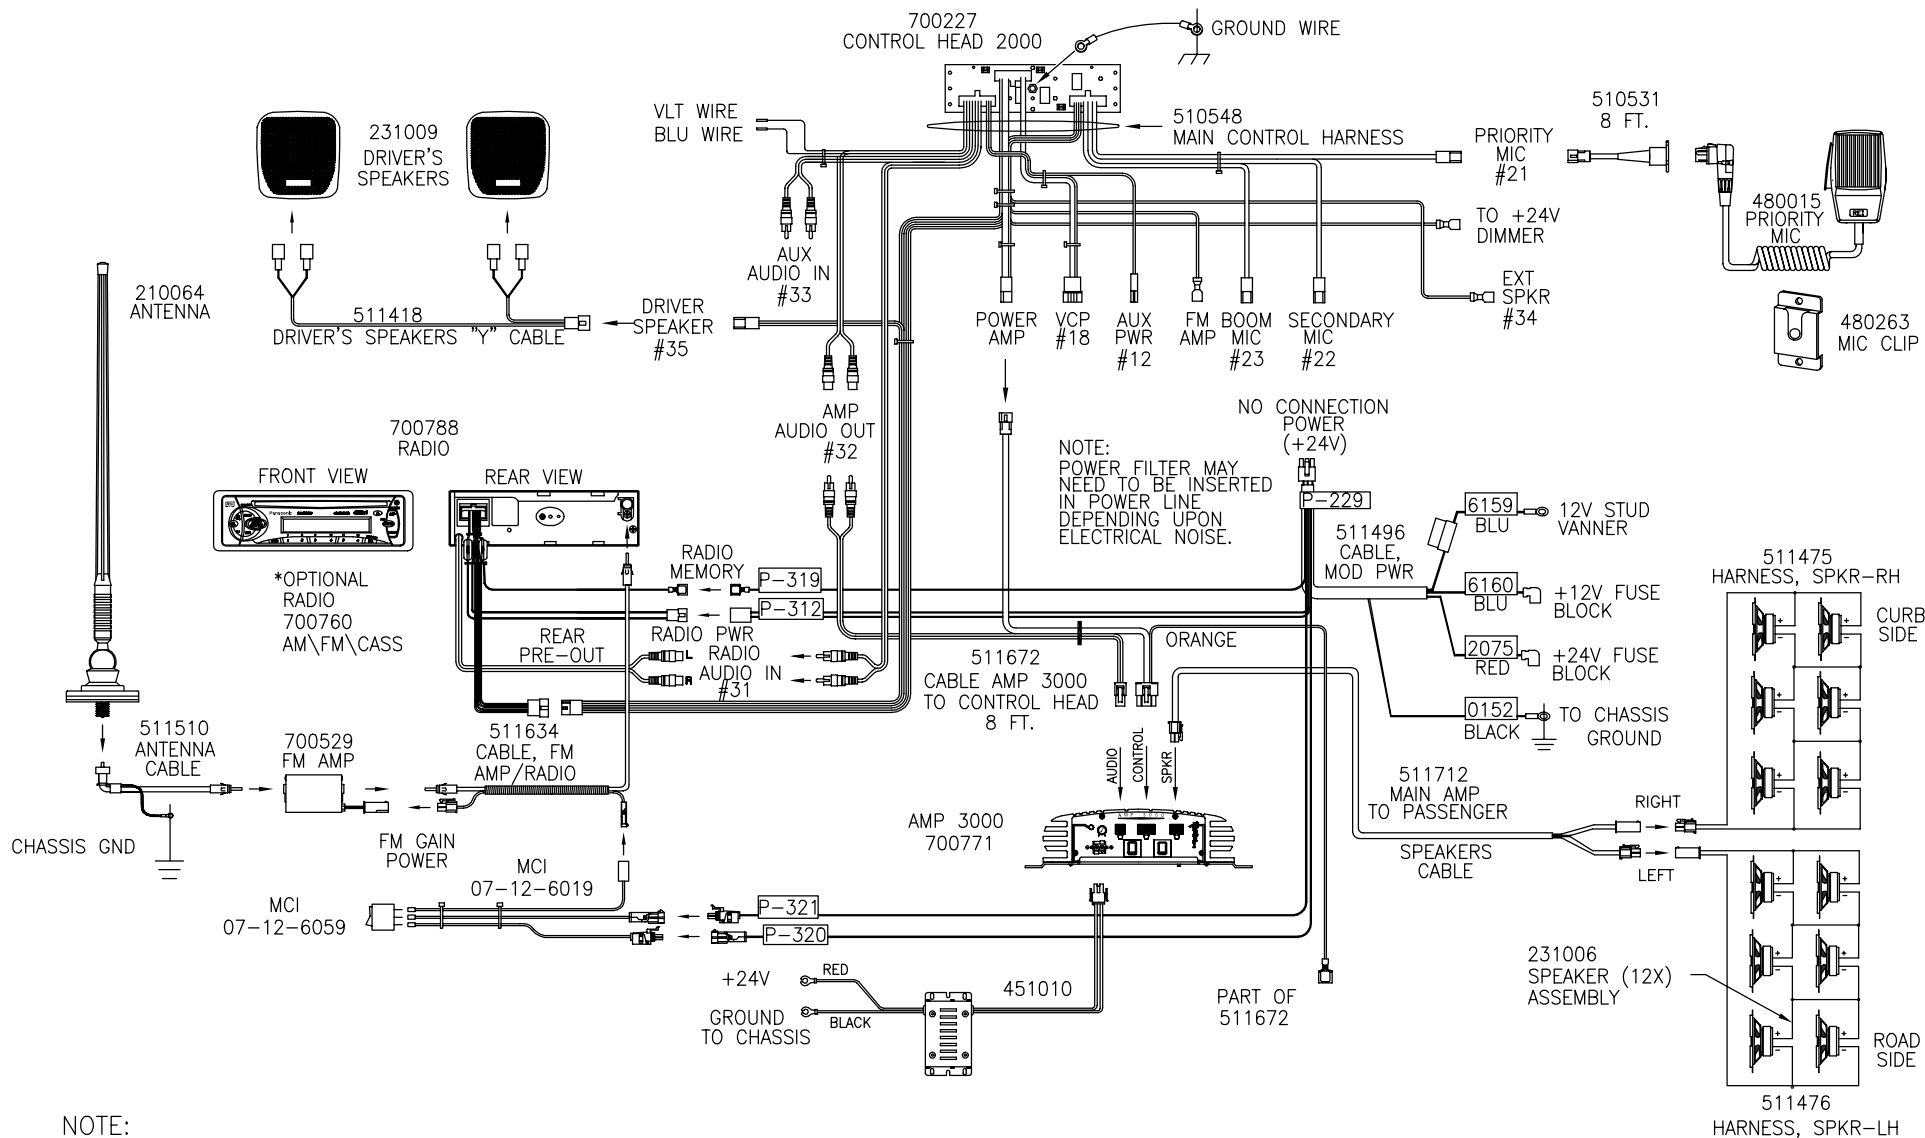

G-SERIES ENTERTAINMENT SYSTEM (2000 SYS)

AUDIO/PA - GCTC COACHES

NOTE:

1. CABLE LENGTHS SHOWN ARE NOT PROPORTIONAL TO ACTUAL LENGTHS.

Proprietary/Uncontrolled Document

"PROPRIETARY" Property of
 RADIO ENGINEERING IND., INC.
 6534 'L' Street Omaha, NE