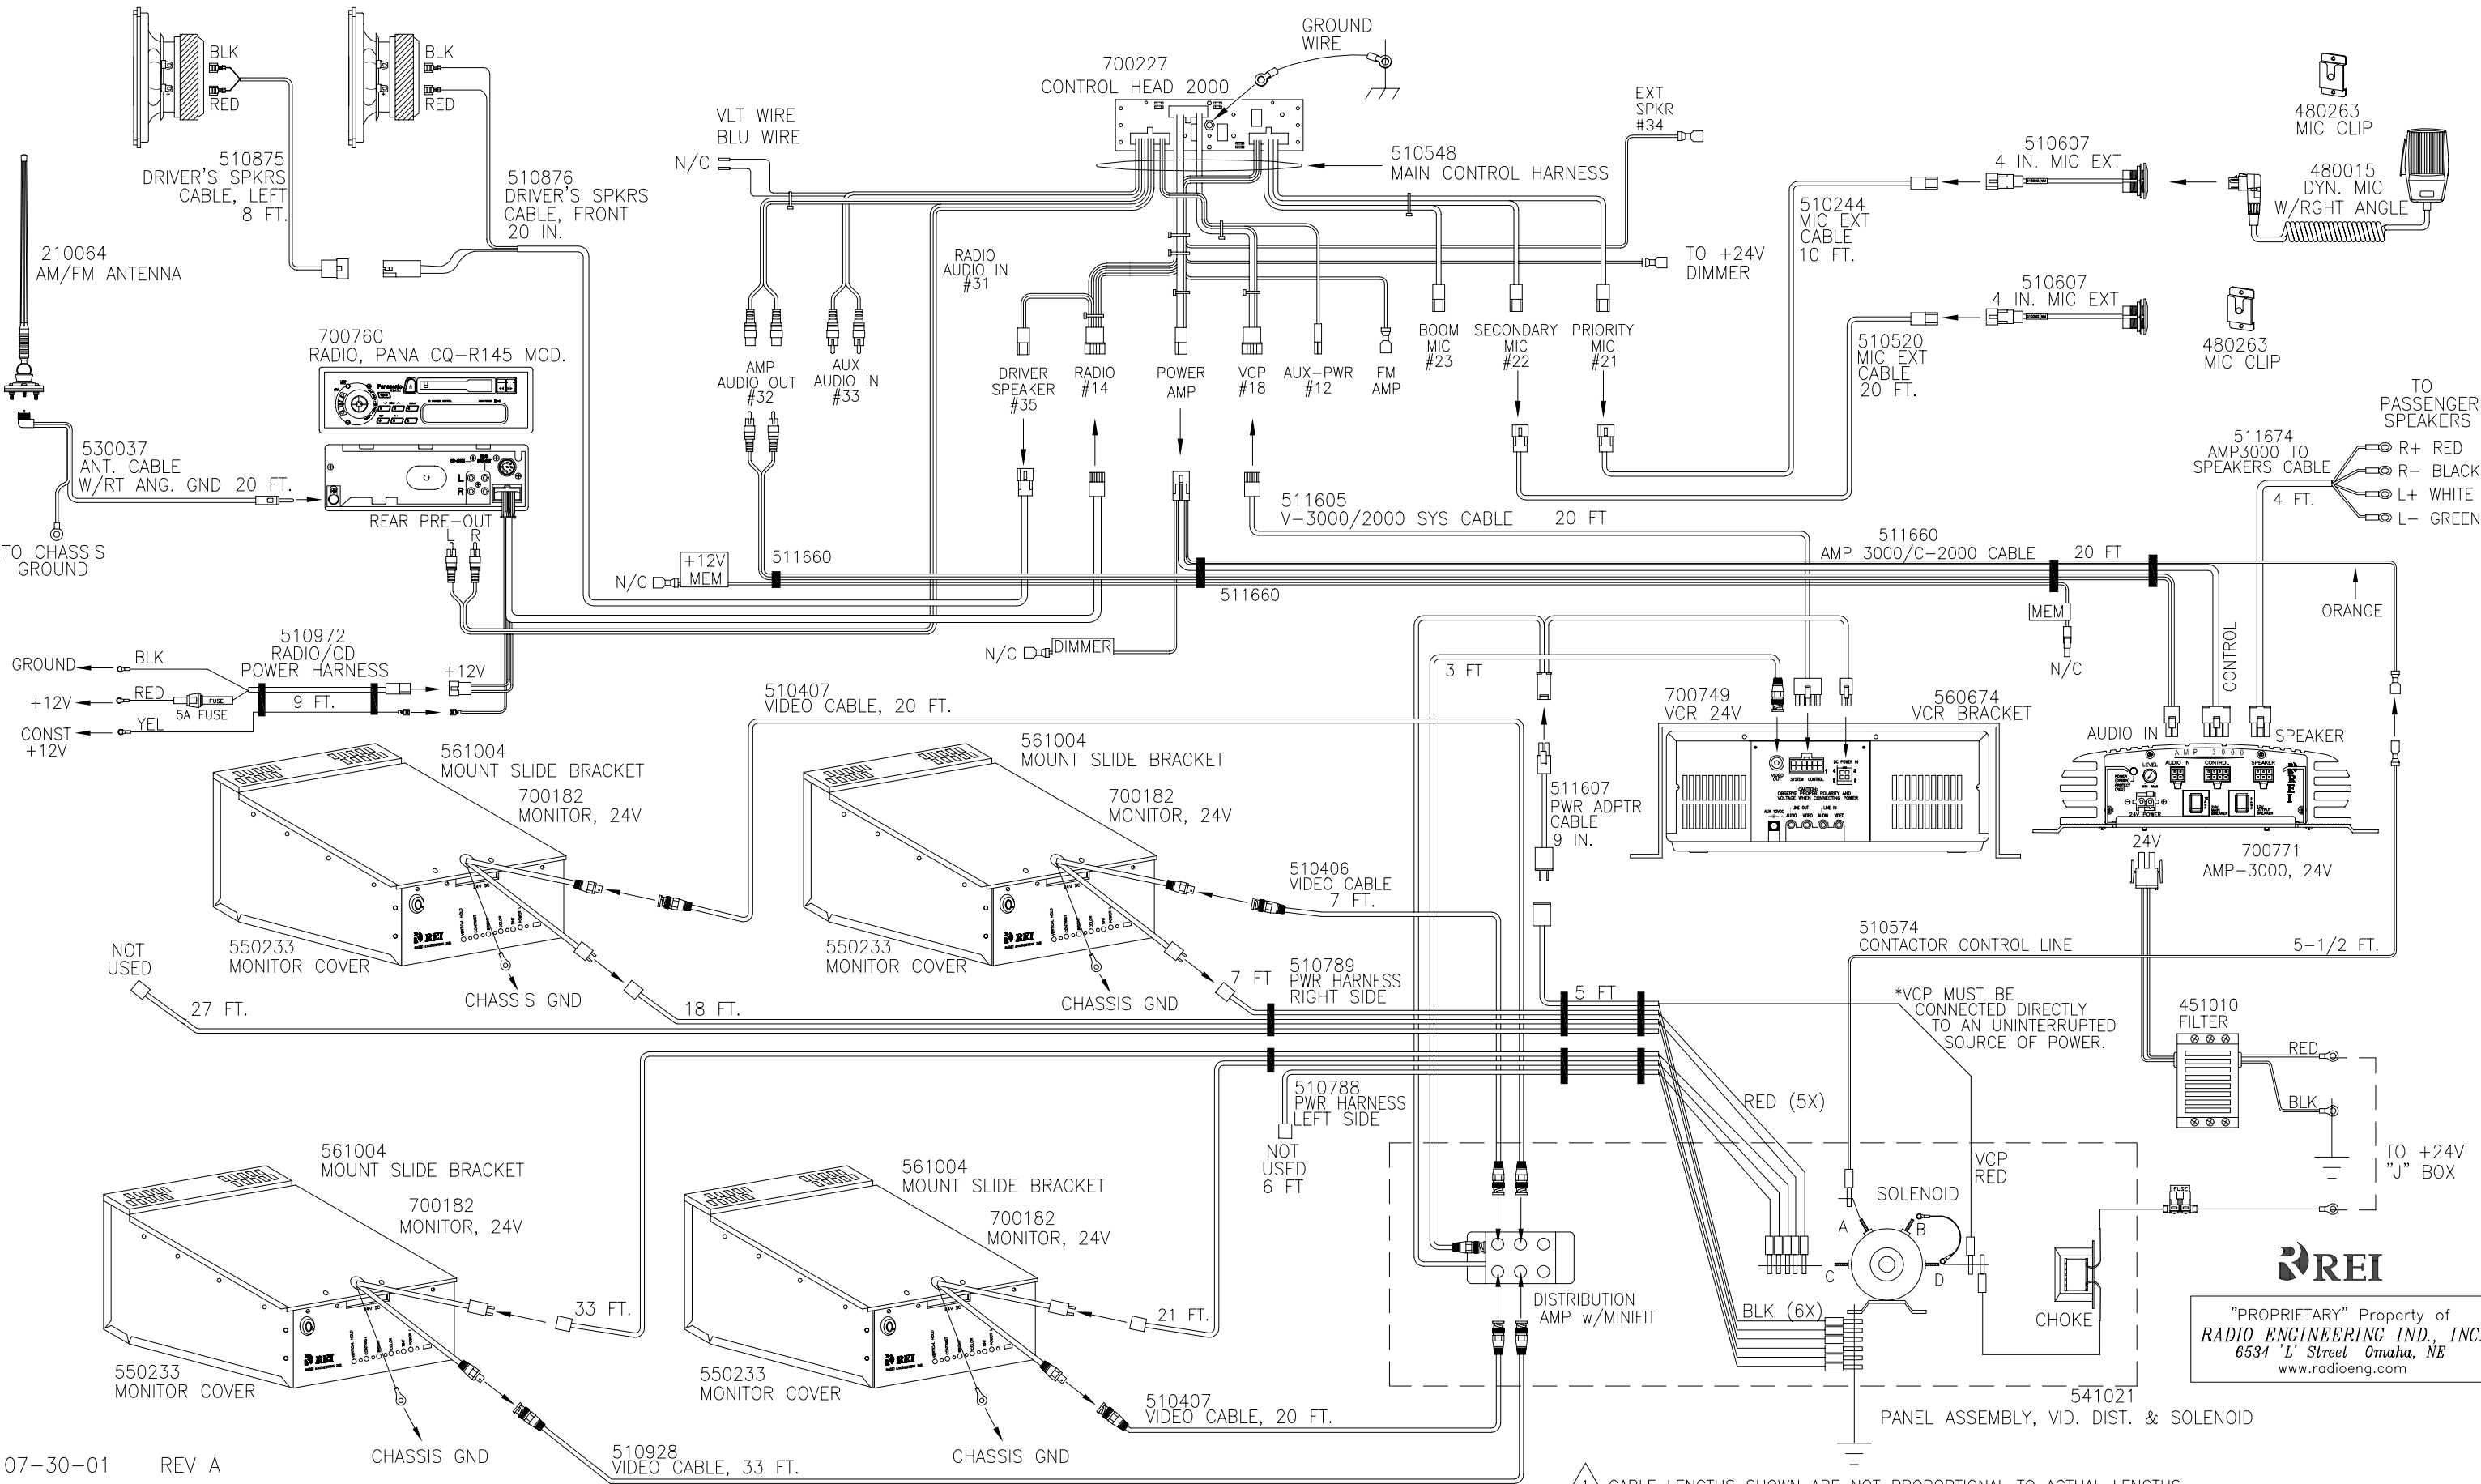

SYSTEM 2000 FOR DINA/MCI F-35

AUDIO/VIDEO

REI
Proprietary/Uncontrolled
Document

REI
"PROPRIETARY" Property of
RADIO ENGINEERING IND., INC.
6534 'L' Street Omaha, NE
www.radioeng.com