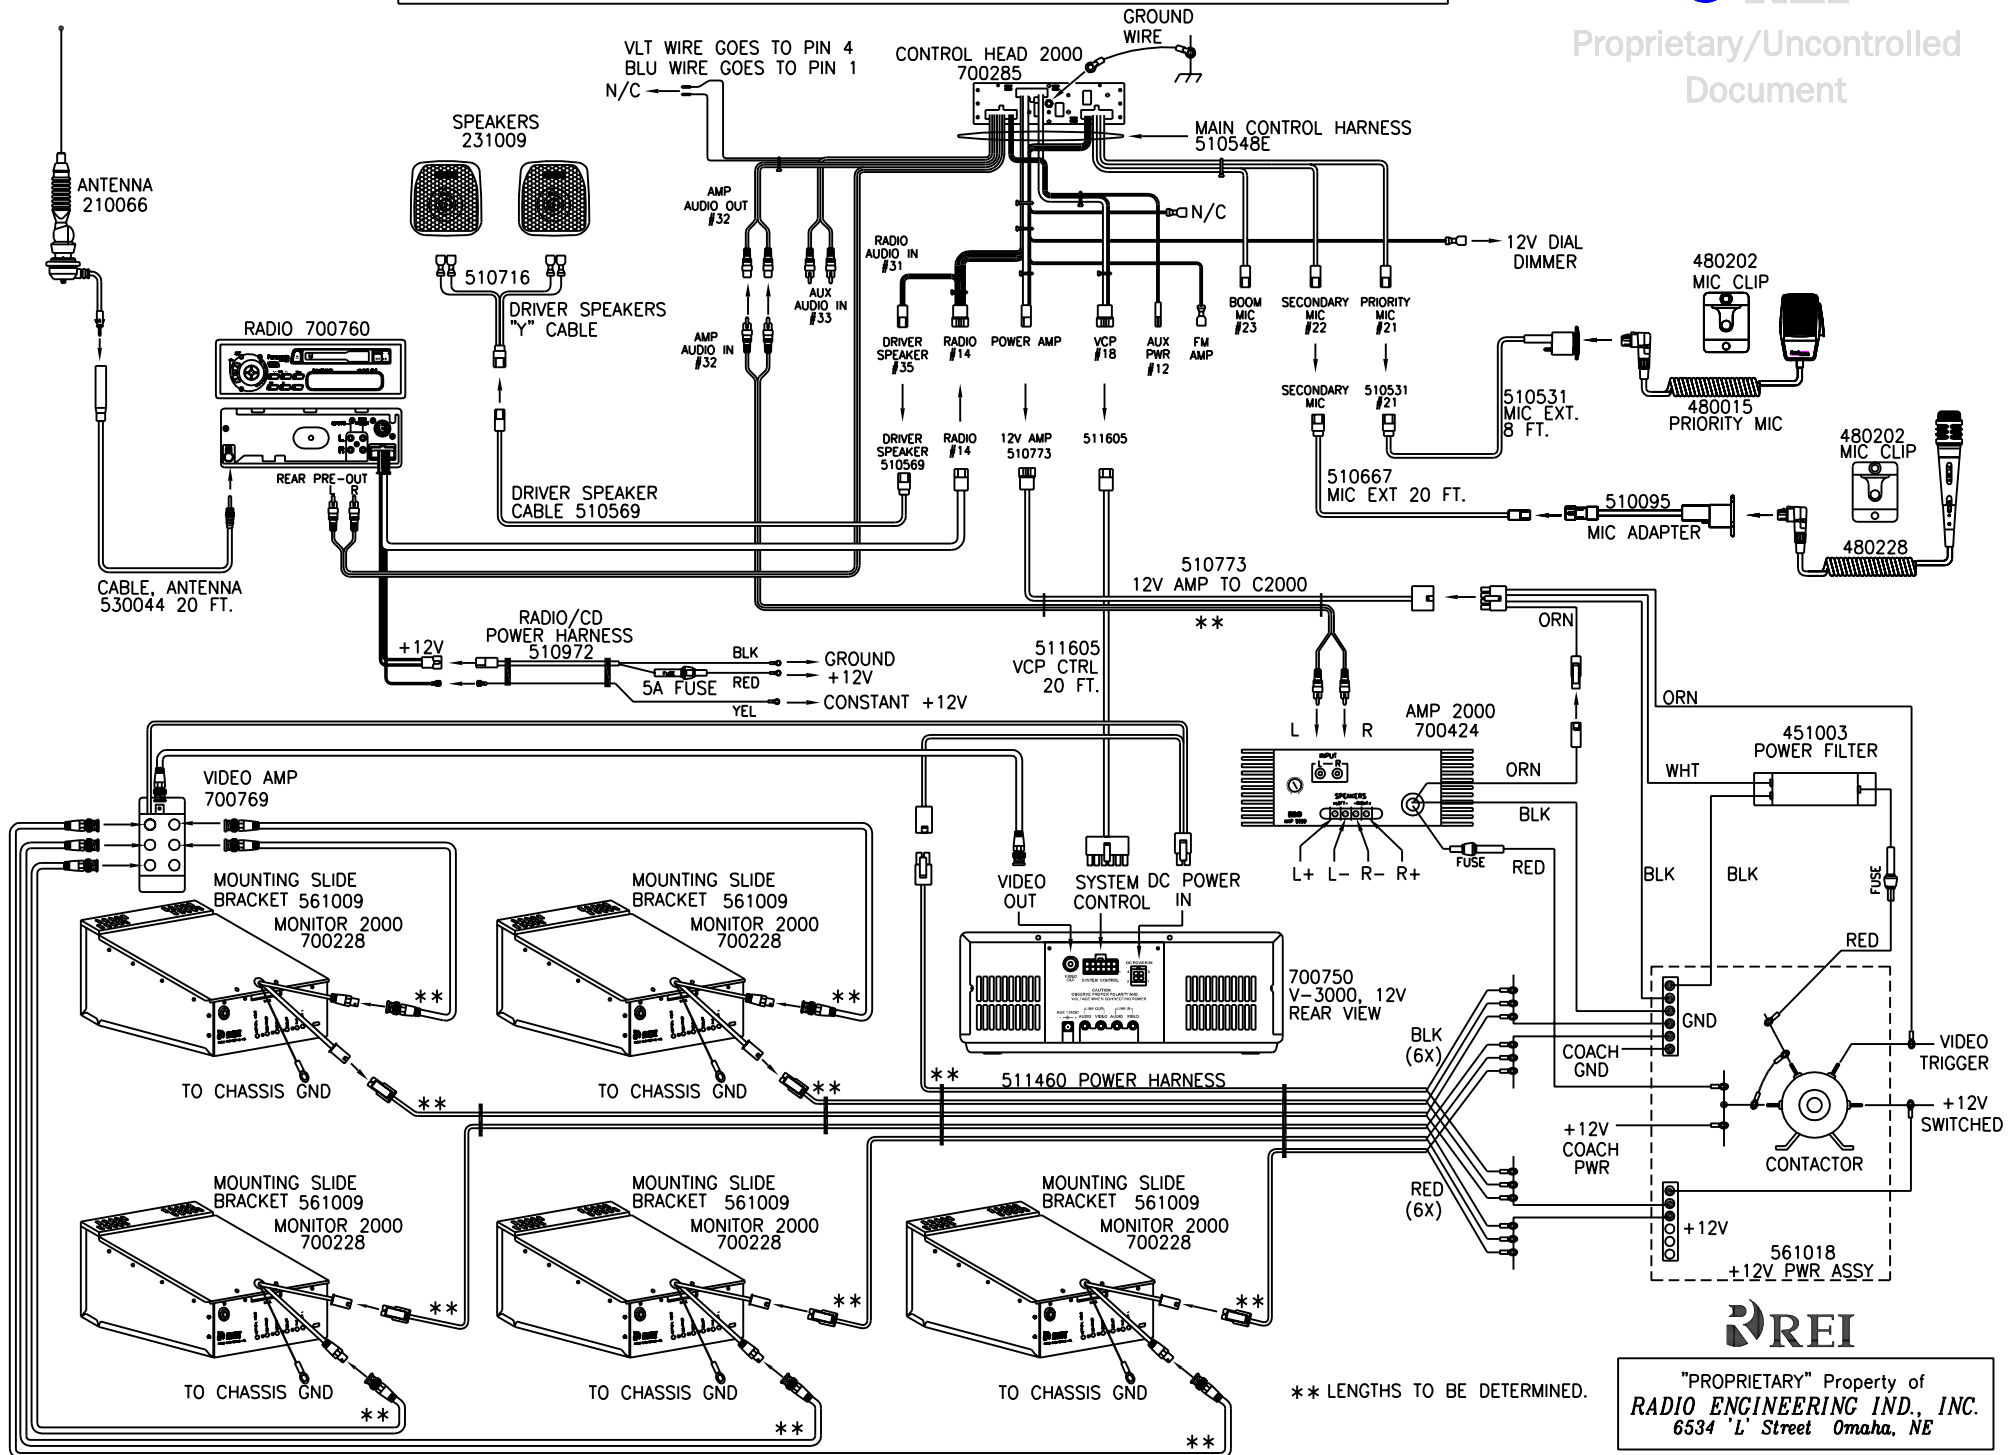

BLUEBIRD LTC-40 12V SYSTEM 2000

Proprietary/Uncontrolled Document

** LENGTHS TO BE DETERMINED.

"PROPRIETARY" Property of
RADIO ENGINEERING IND., INC.
 6534 'L' Street Omaha, NE