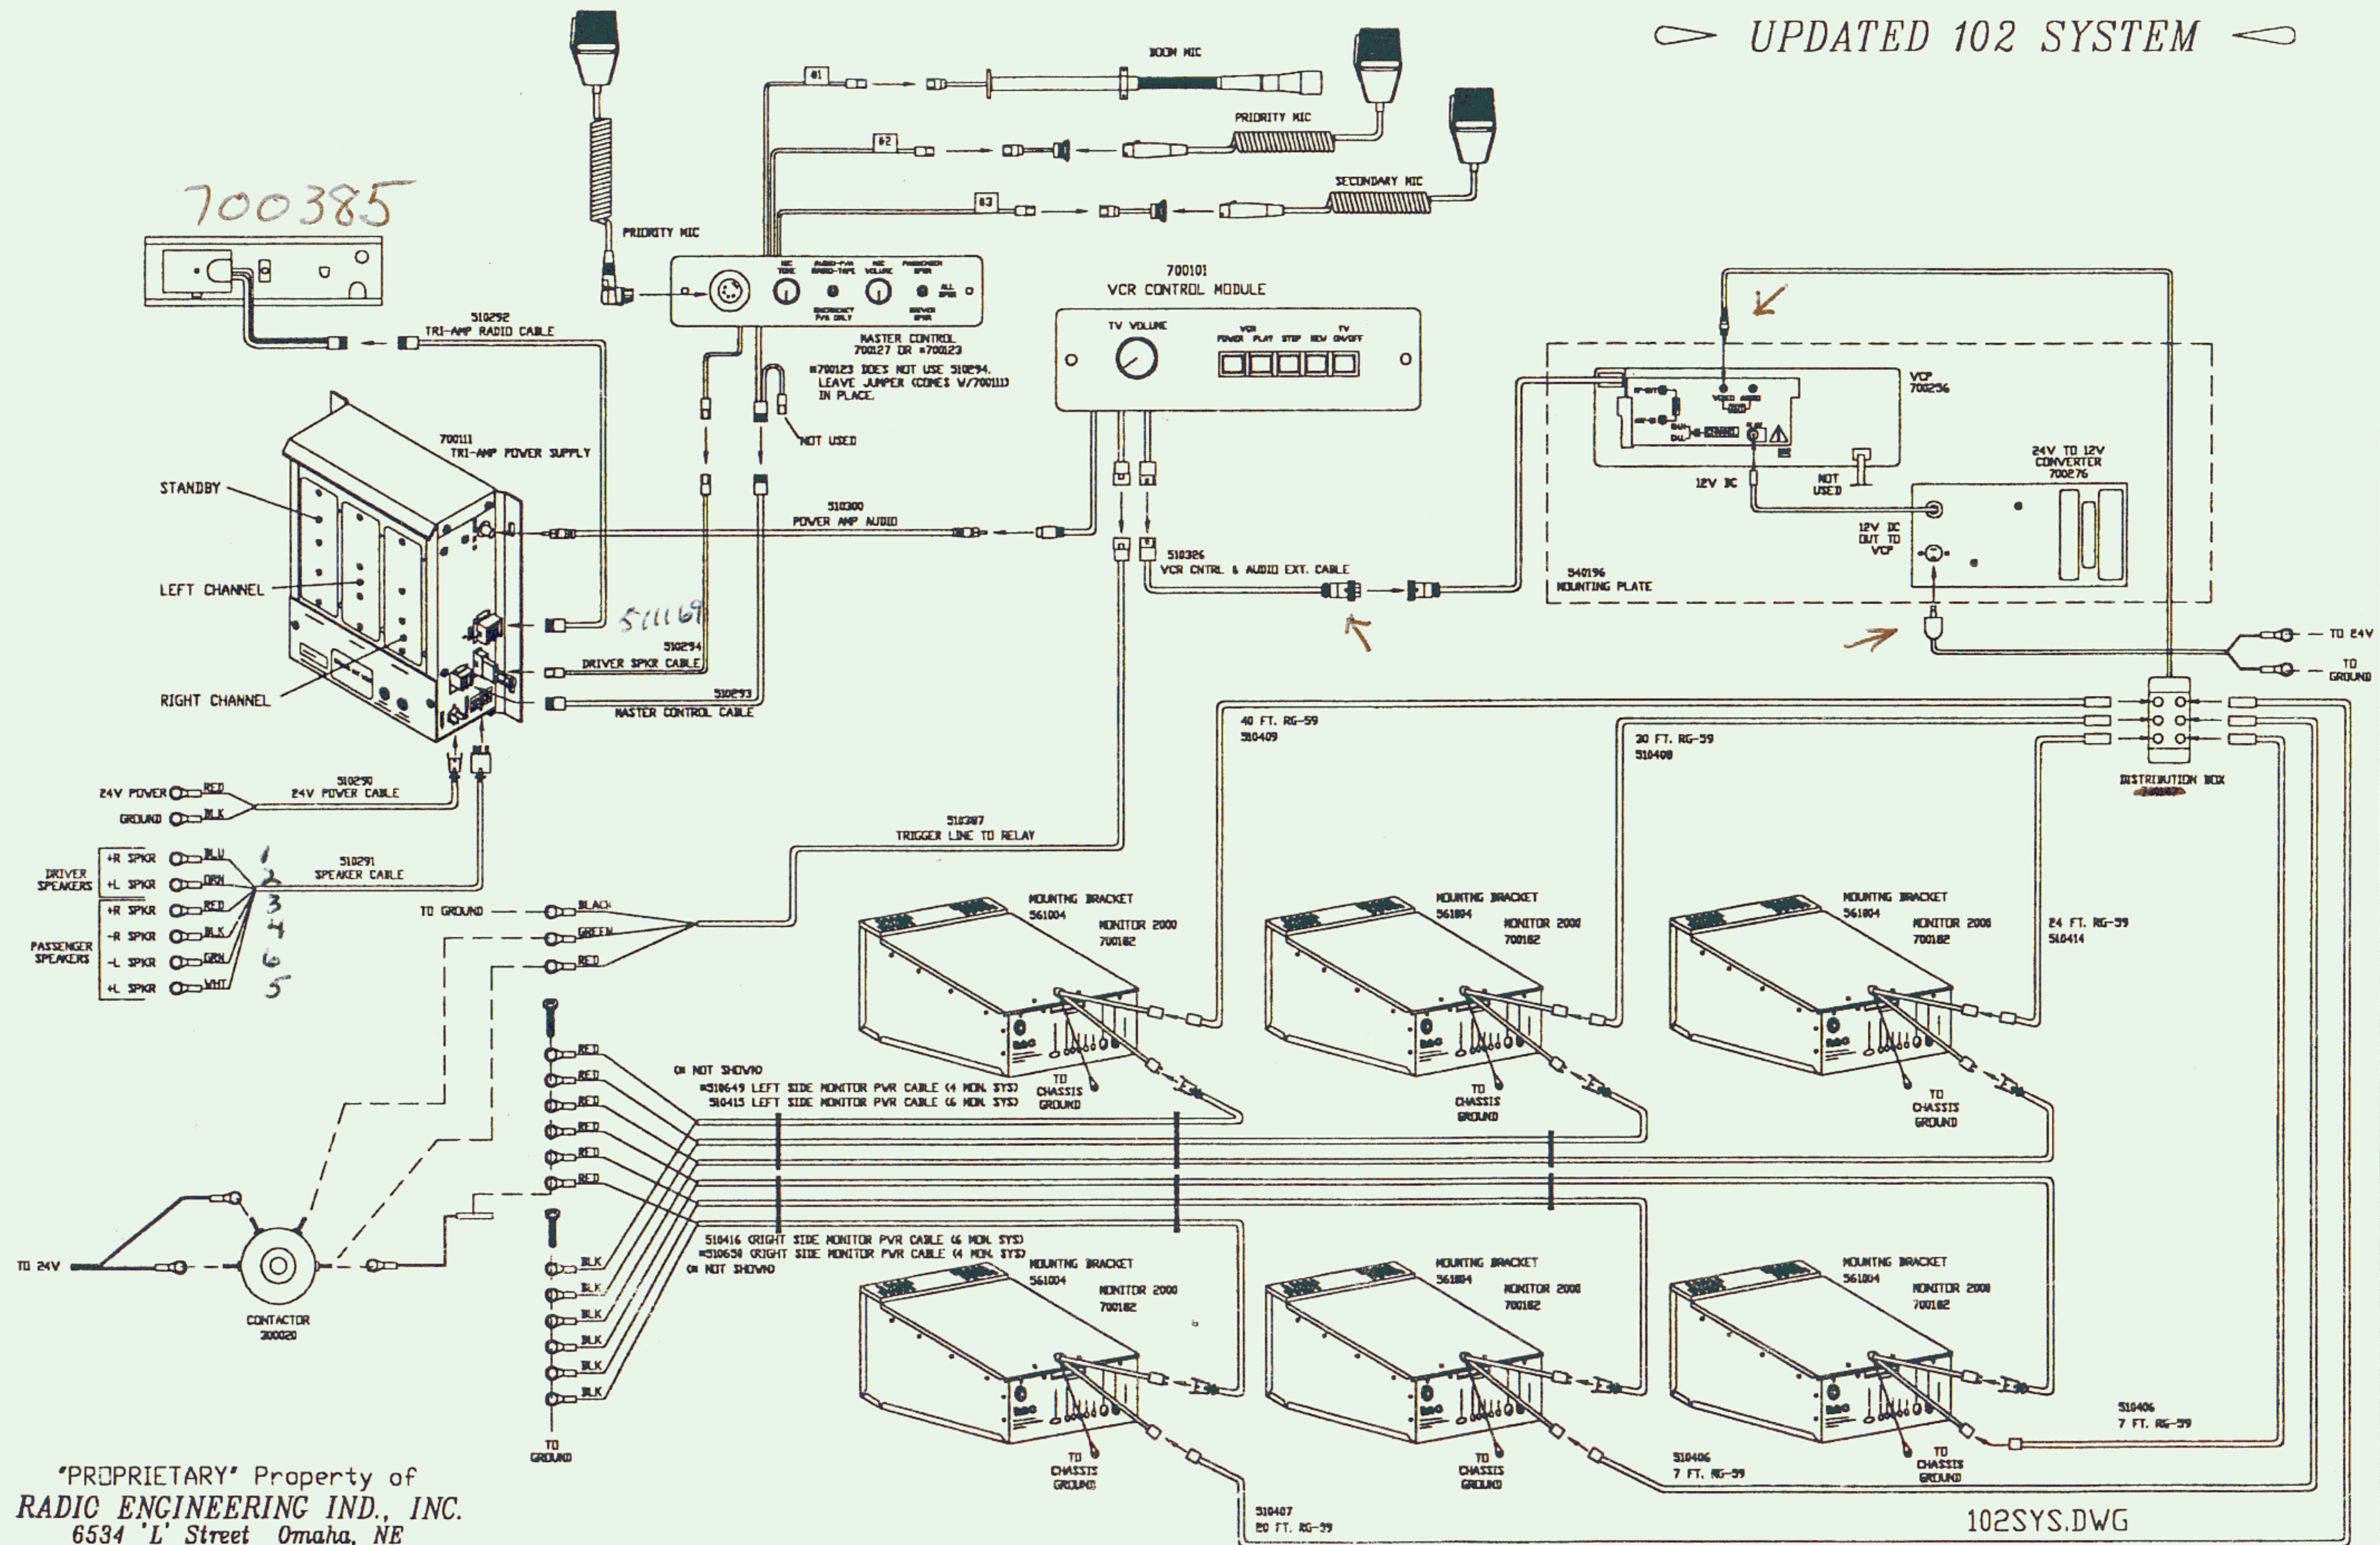

UPDATED 102 SYSTEM

"PROPRIETARY" Property of  
**RADIC ENGINEERING IND., INC.**  
 6534 'L' Street Omaha, NE